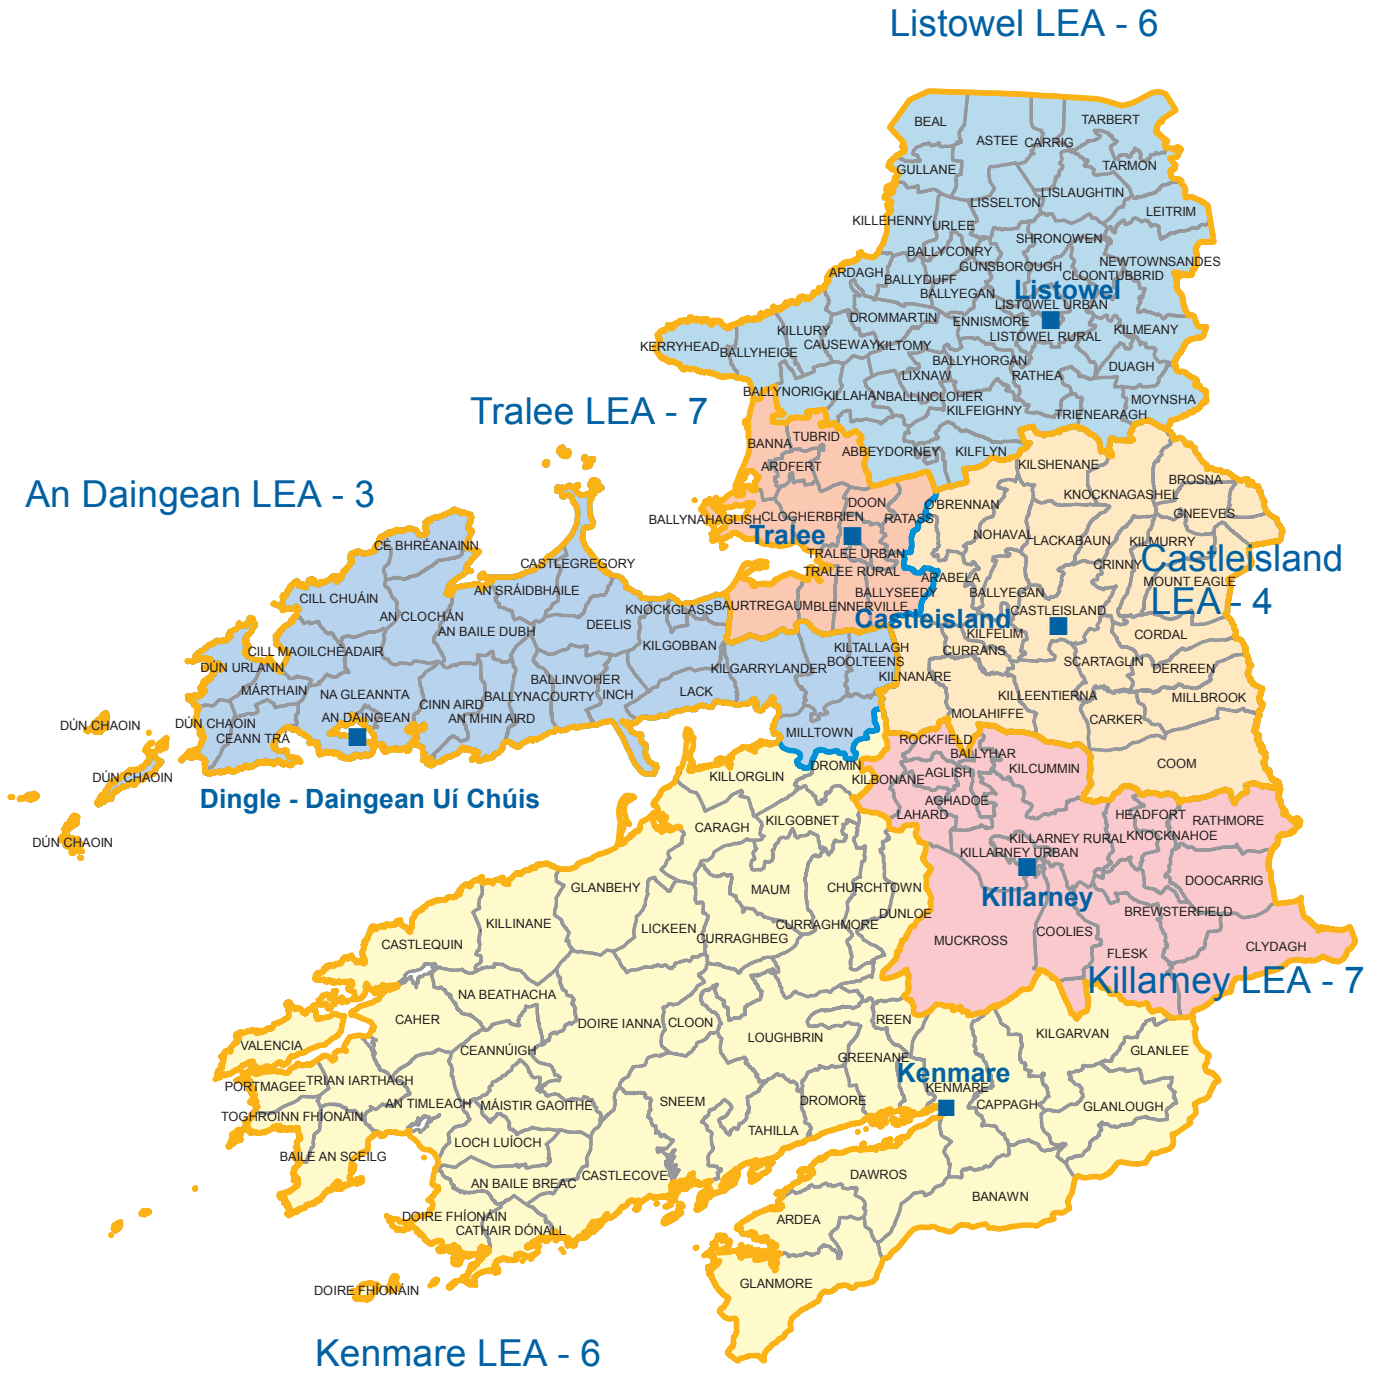

County Kerry

Local Electoral Areas and Municipal Districts:

Local Electoral Areas:

Electoral Divisions:

ED Names: BROSNA

Town Names: Listowel ■